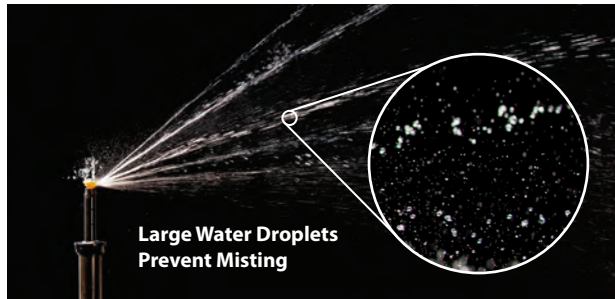

Real Performance Advantages

Larger droplets and thick, wind-resistant streams result in more uniform coverage – even at long distances.

Inventory & Operational Savings

Cover any area with just nine nozzles, while also reducing zone run times; using the R-VAN line for complete coverage lowers your inventory costs and reduces installation time.

RAIN BIRD®

R-VAN Rotary Nozzles

Making Installation and Maintenance Easier

- Adjust the arc and radius* by hand – no tools needed!
- Pull up to flush for easy debris removal and maximized performance
- Leverage the nozzles' matched precipitation rates to simplify design and zoning

Improving Watering Efficiencies Up to 30%

- Gentle, rotating streams create uniform coverage at lower precipitation rates
- Multi-stream technology optimizes absorption for healthier lawns
- Larger droplets and thicker streams cut through wind and keep water in target zone