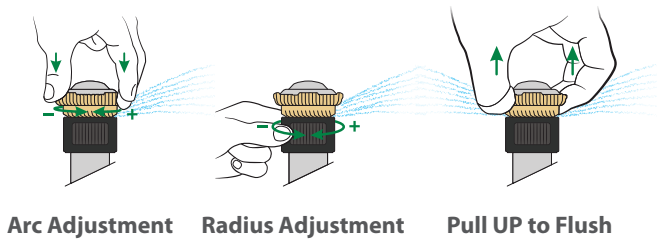

User-Friendly Convenience

R-VAN nozzles allow you to adjust the rotating spray pattern by hand, with no tools required, and flush debris manually by simply pulling up on the nozzle, streamlining installation and maintenance time.

Real Performance Advantages

Larger droplets and thick, wind-resistant streams result in more uniform coverage – even at long distances.

Inventory & Operational Savings

Cover any area with just nine nozzles, while also reducing zone run times; using the R-VAN line for complete coverage lowers your inventory costs and reduces installation time.

RAIN BIRD®

R-VAN Rotary Nozzles

Making Installation and Maintenance Easier

- Adjust the arc and radius* by hand – no tools needed!
- Pull up to flush for easy debris removal and maximized performance
- Leverage the nozzles' matched precipitation rates to simplify design and zoning

Improving Watering Efficiencies Up to 30%

- Gentle, rotating streams create uniform coverage at lower precipitation rates
- Multi-stream technology optimizes absorption for healthier lawns
- Larger droplets and thicker streams cut through wind and keep water in target zone